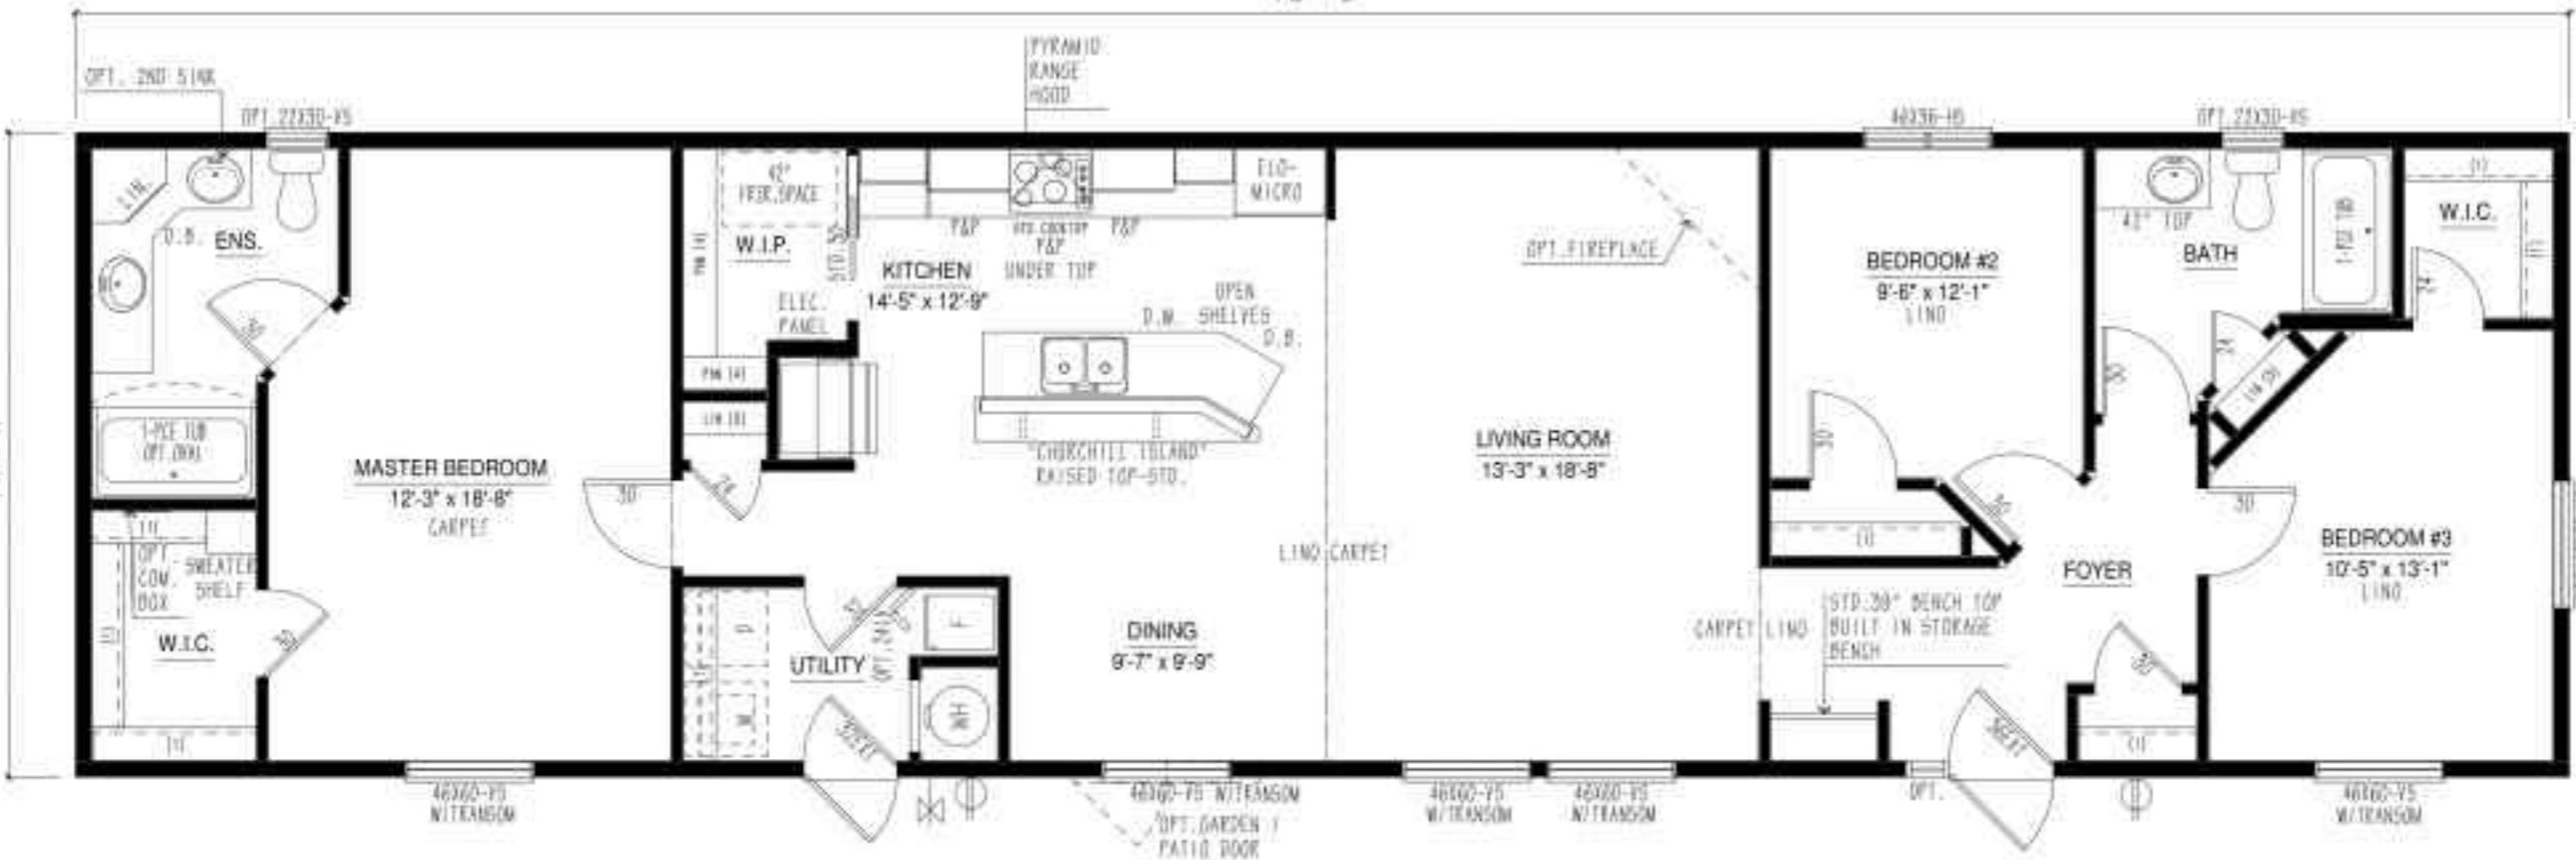

76'-0"

19'-0"

HITCH END
OPT. 4040-Y5 W/TRANSOM

OPT. 2ND SINK

OPT. 22130-V5

PYRAMID RANGE HOOD

40336-10

OPT. 22130-V5

42" FRIG. SPACE

FLO-MICRO

KITCHEN 14'-5" x 12'-9"

BEDROOM #2 9'-8" x 12'-1" LINO

BATH 4'-1" TOP

MASTER BEDROOM 12'-3" x 18'-8" CARPET

LIVING ROOM 13'-3" x 18'-8" LINO CARPET

BEDROOM #3 10'-5" x 13'-1" LINO

DINING 9'-7" x 9'-9"

FOYER

UTILITY

40360-V0 N/TRANSOM

40360-V0 N/TRANSOM OPT. GARDEN / PATIO DOOR

40400-Y5 W/TRANSOM

40360-V0 N/TRANSOM

40400-Y5 W/TRANSOM