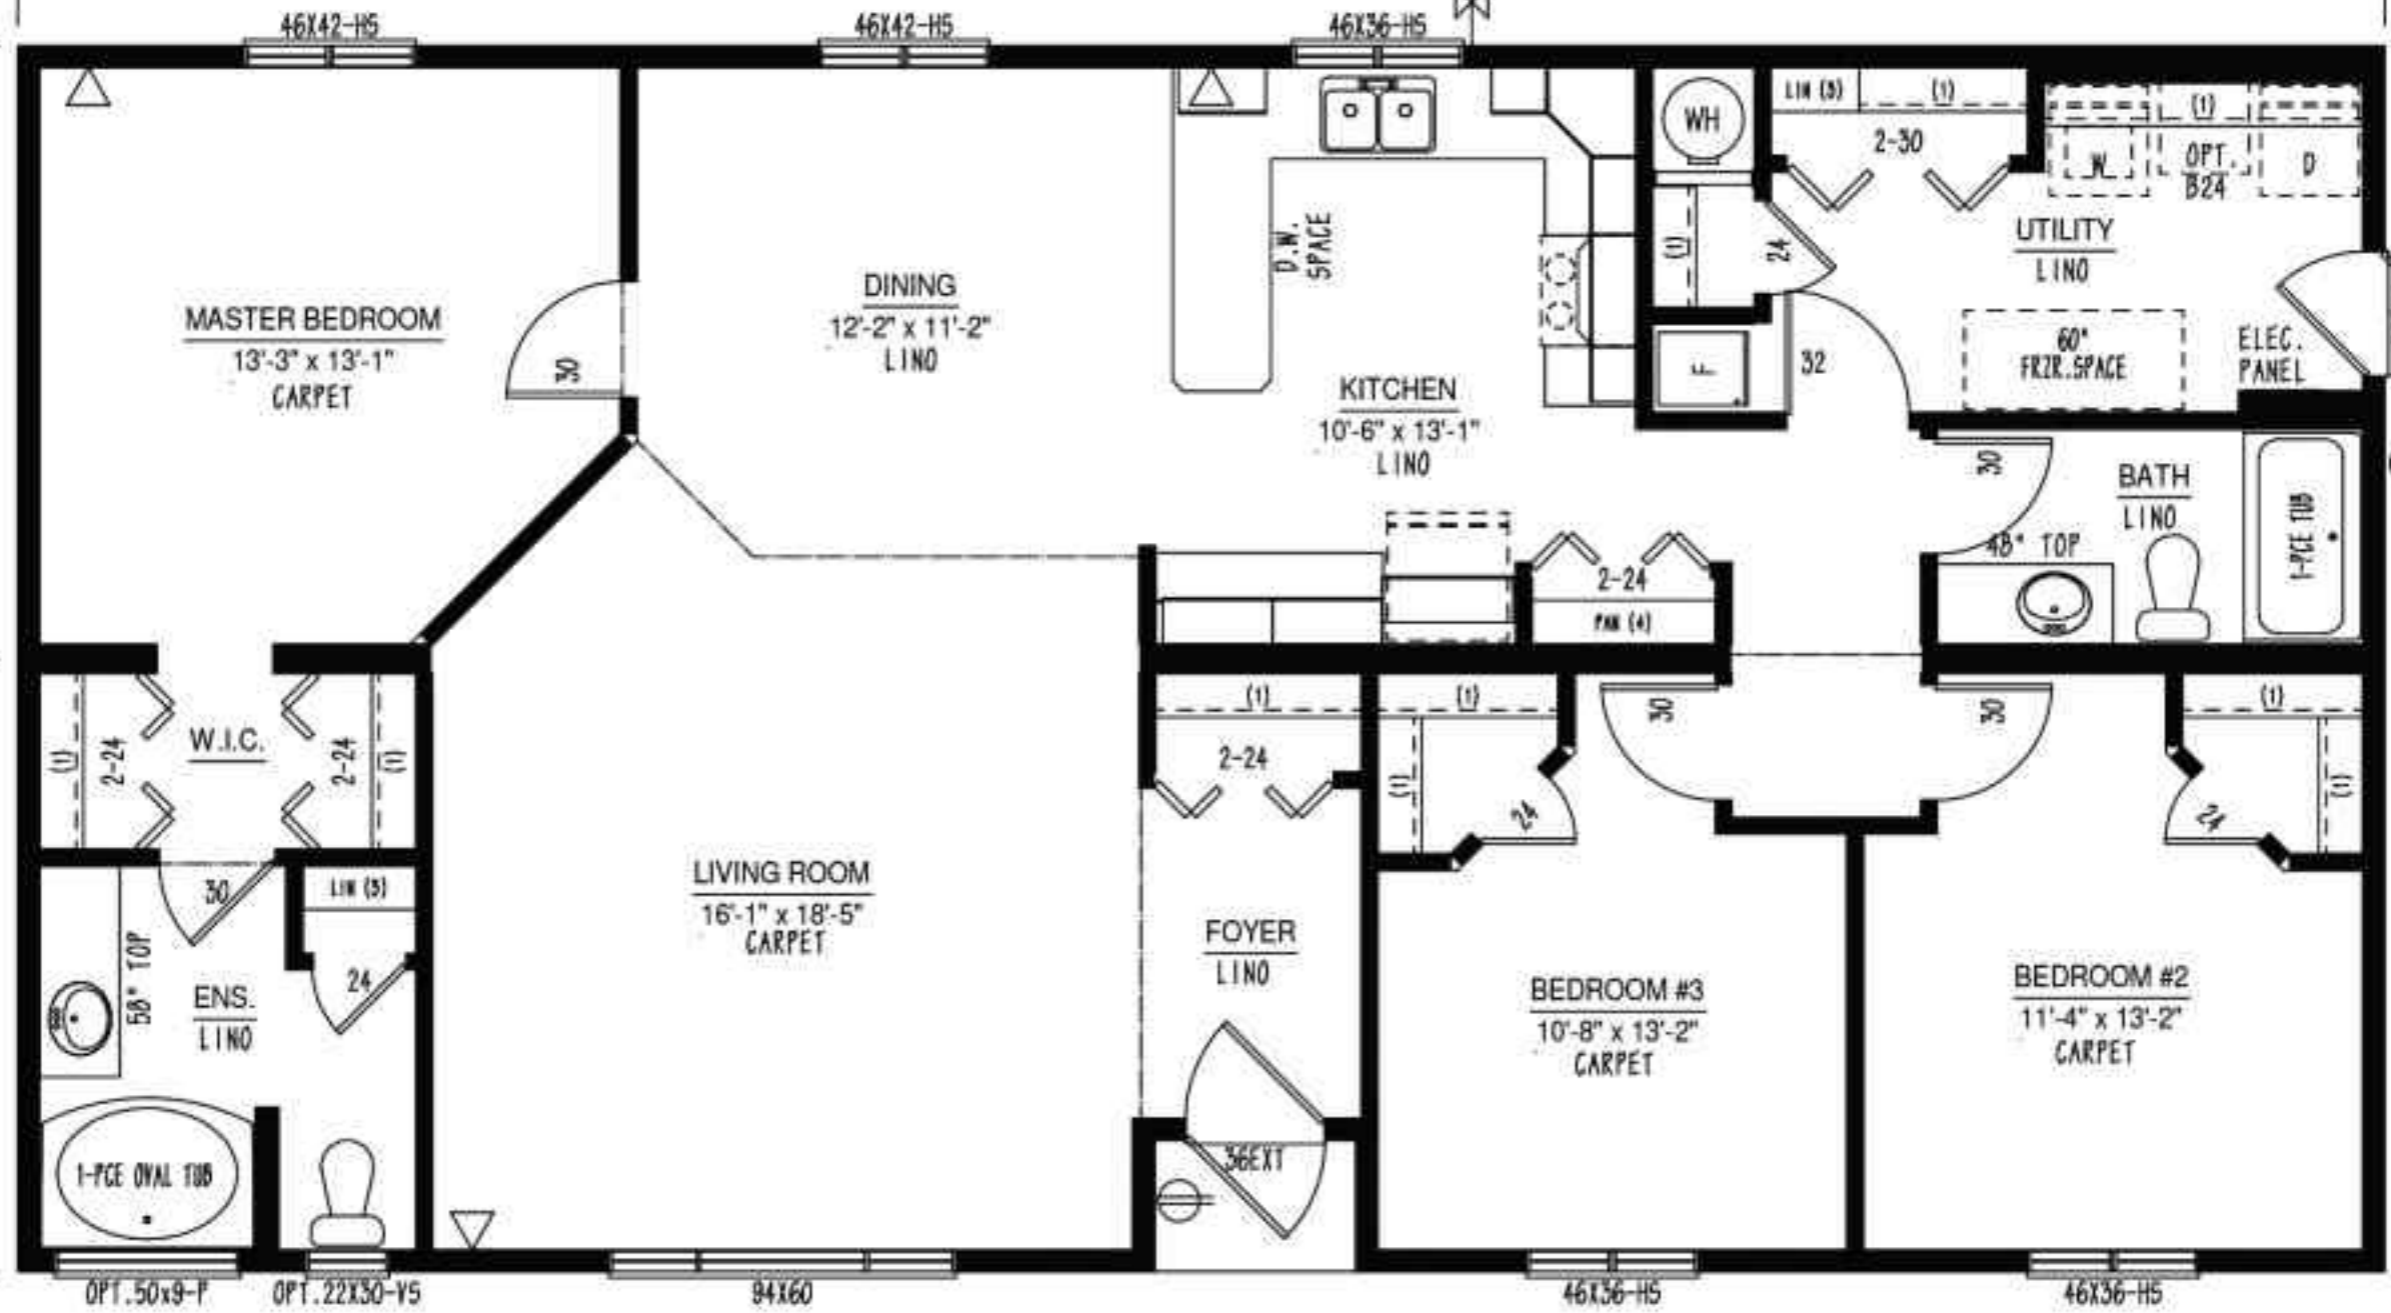

54'-0"

28'-0"

14'-0"

14'-0"

MASTER BEDROOM  
13'-3" x 13'-1"  
CARPET

DINING  
12'-2" x 11'-2"  
LINO

KITCHEN  
10'-6" x 13'-1"  
LINO

LIVING ROOM  
16'-1" x 18'-5"  
CARPET

FOYER  
LINO

BEDROOM #3  
10'-8" x 13'-2"  
CARPET

BEDROOM #2  
11'-4" x 13'-2"  
CARPET

BATH  
LINO

W.I.C.

ENS.  
LINO

UTILITY  
LINO

48" TOP

30

OPT. 22X30-V5

94X60

46X36-H5

46X36-H5

46X42-H5

46X42-H5

46X36-H5

LIN (3)

(1)

(1)

OPT. B24

2-30

24

32

60" FRZR. SPACE