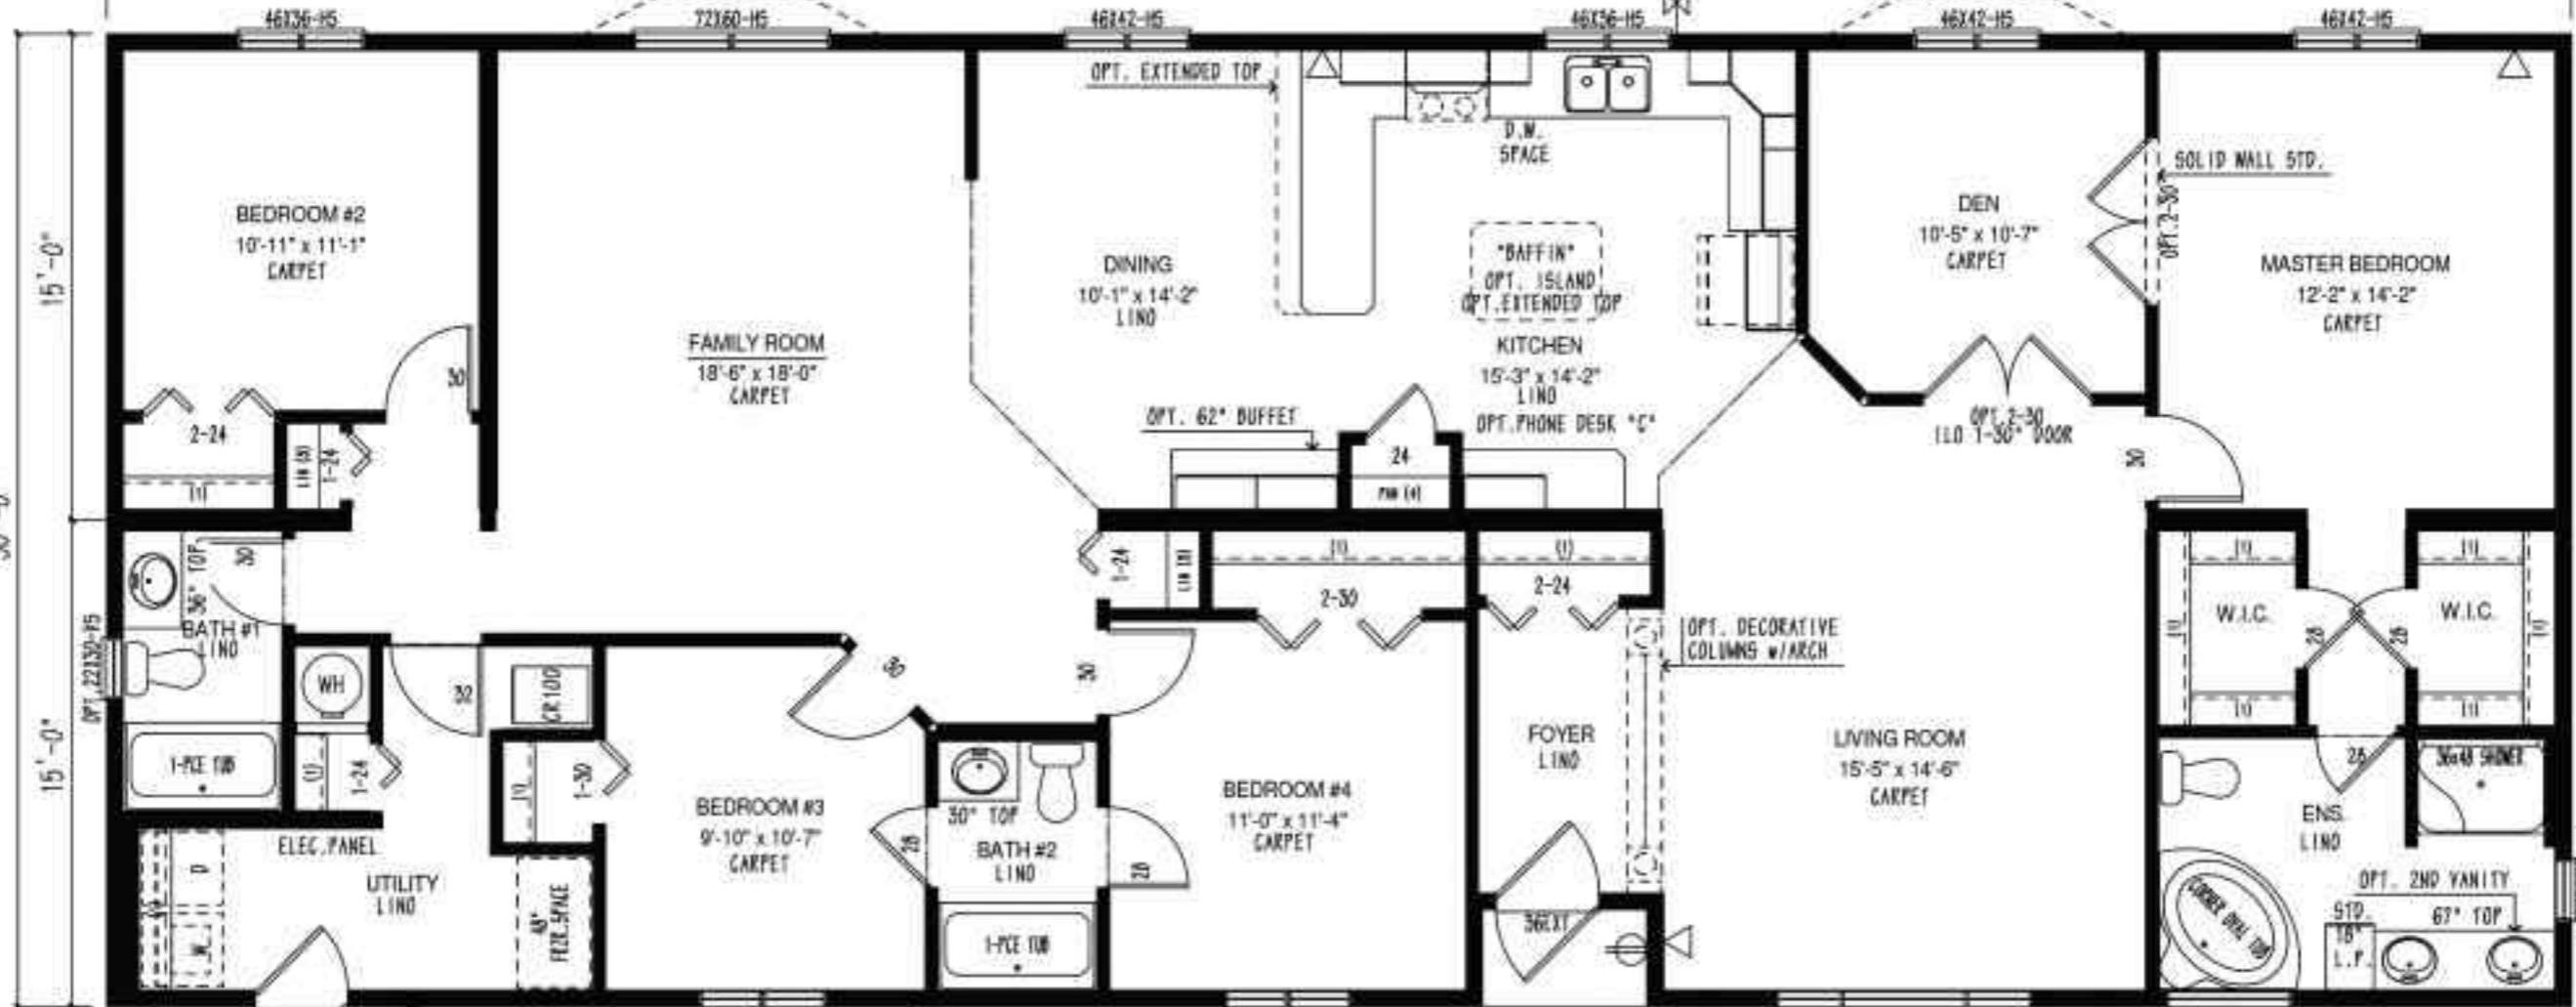

76'-0"

OPT. 4660 WALK-A-BAY
SEE DETAIL TM-DET-C8 & E2

OPT. 4660 WALK-A-BAY
SEE DETAIL TM-DET-C9 & E2

15'-0"
30'-0"
15'-0"

OPT. 12'-0" BOXED WALK-A-BAY
SEE DETAIL TM-DET-C1 & E1

OPT. 22130-V5