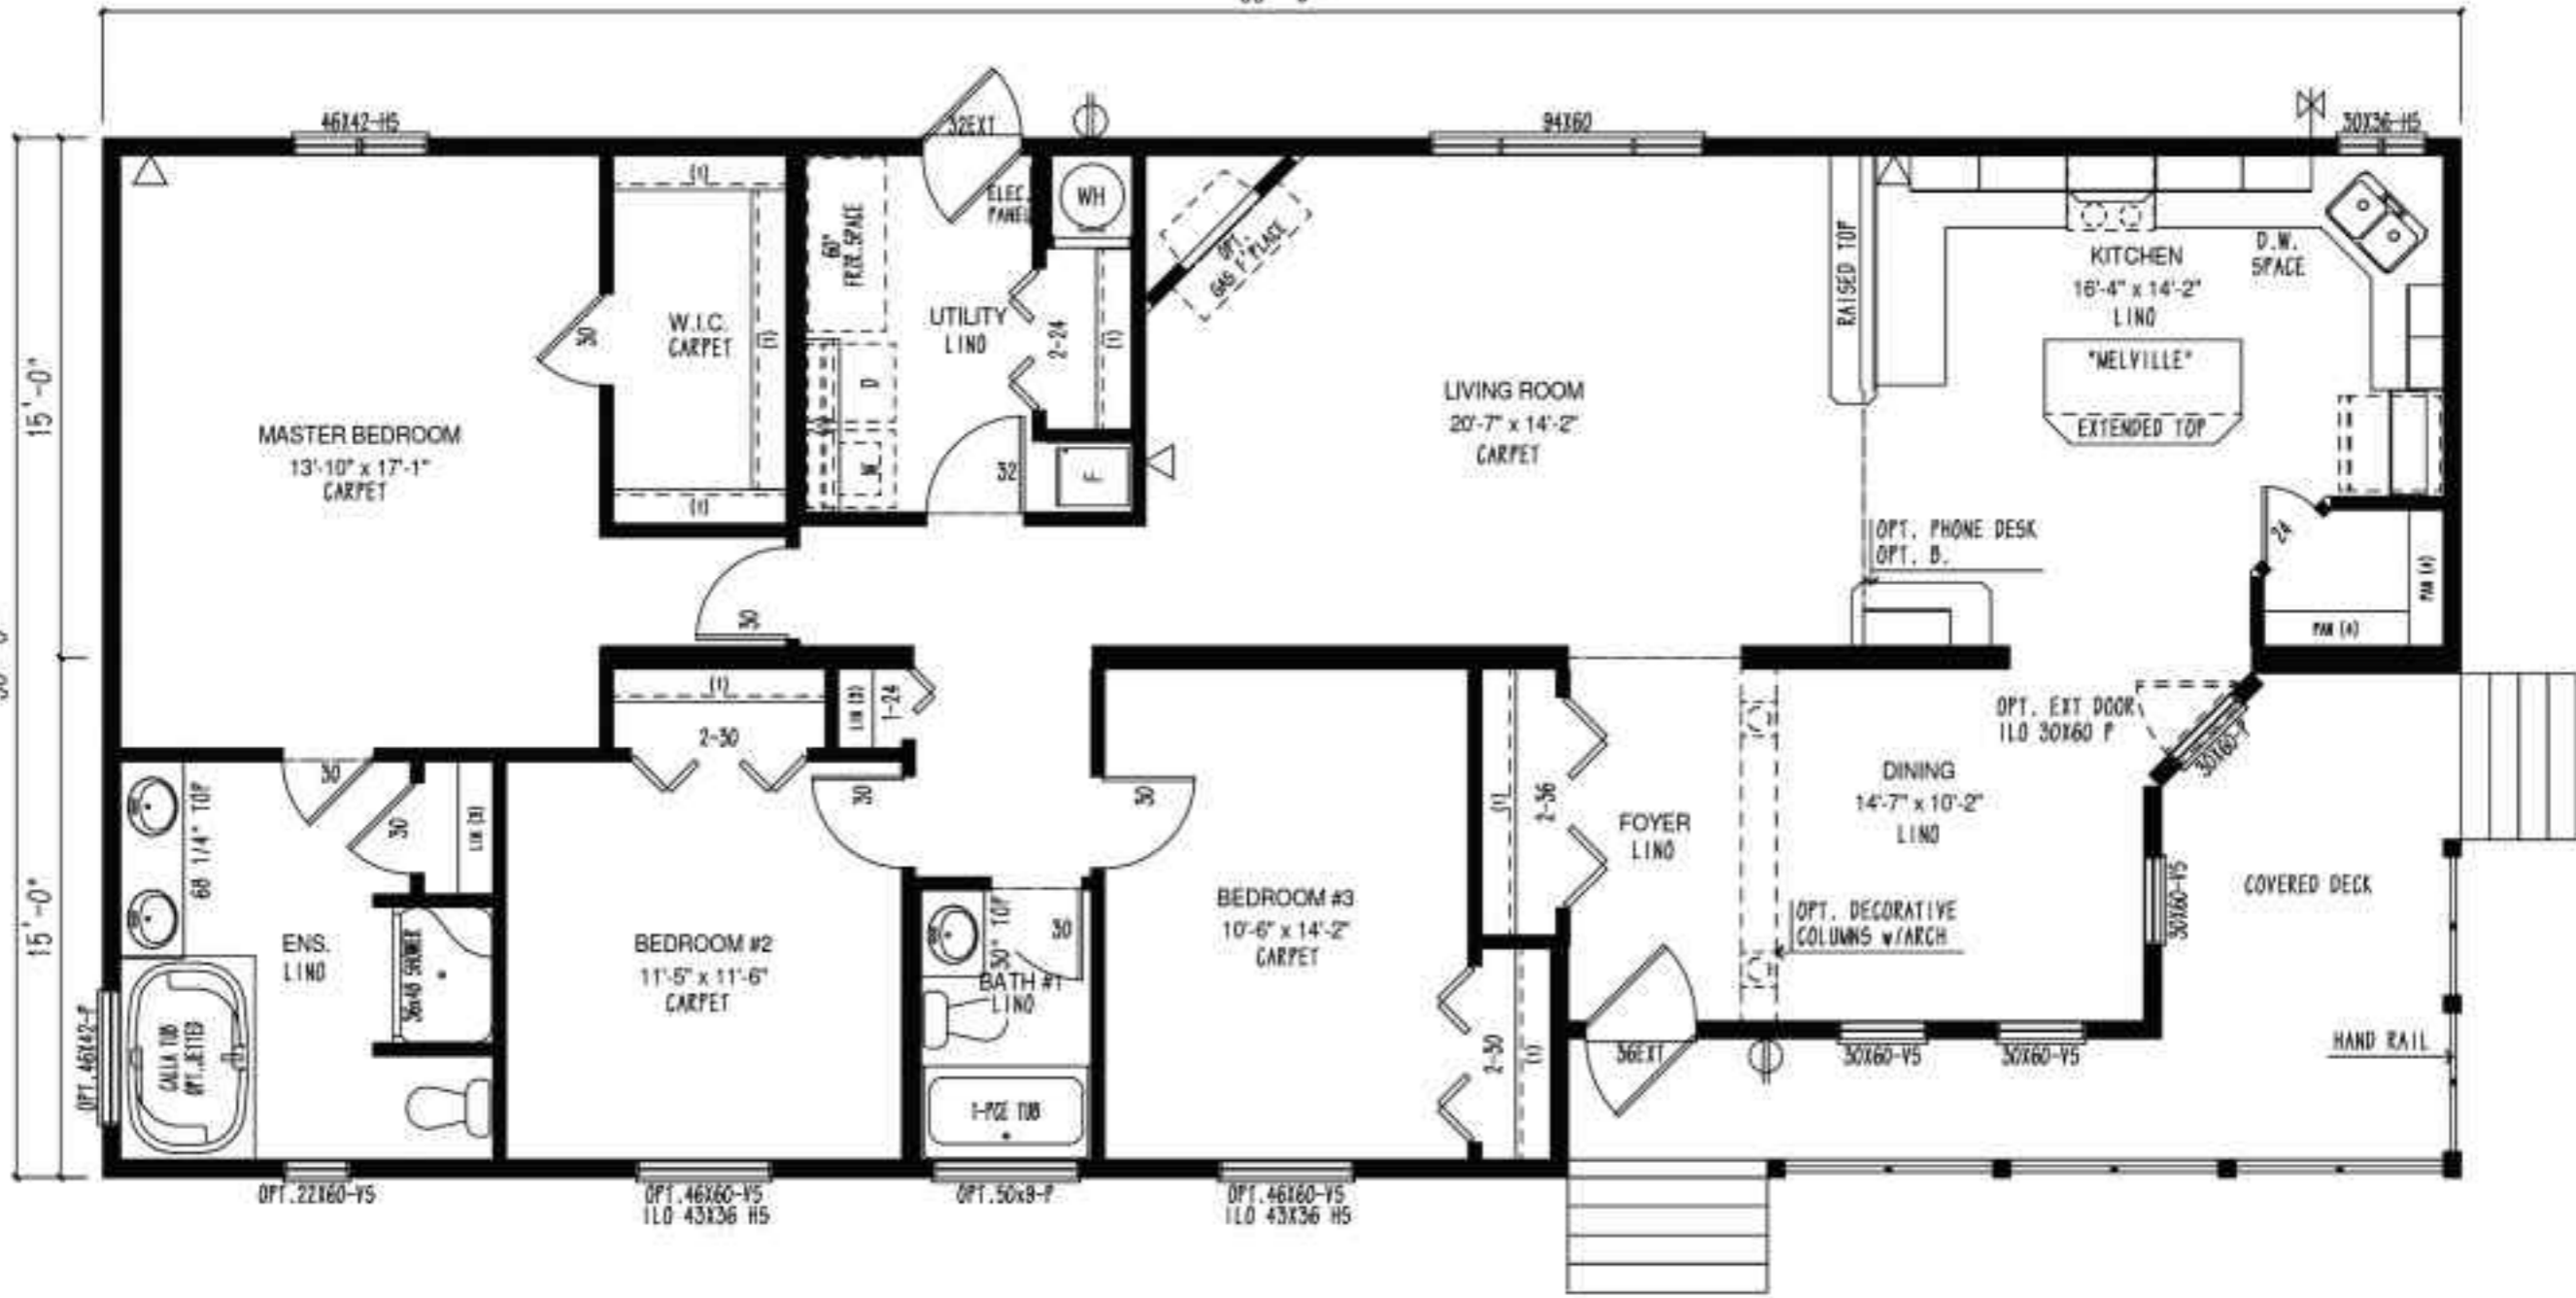

68'-0"

30'-0"

15'-0"

15'-0"

OPT. 22X60-V5

OPT. 46X60-V5  
ILO 43X36 H5

OPT. 50X8-P

OPT. 46X60-V5  
ILO 43X36 H5

OPT. PHONE DESK  
OPT. B.

OPT. EXT DOOR  
ILO 30X60 P

OPT. DECORATIVE  
COLUMNS w/ARCH

HAND RAIL