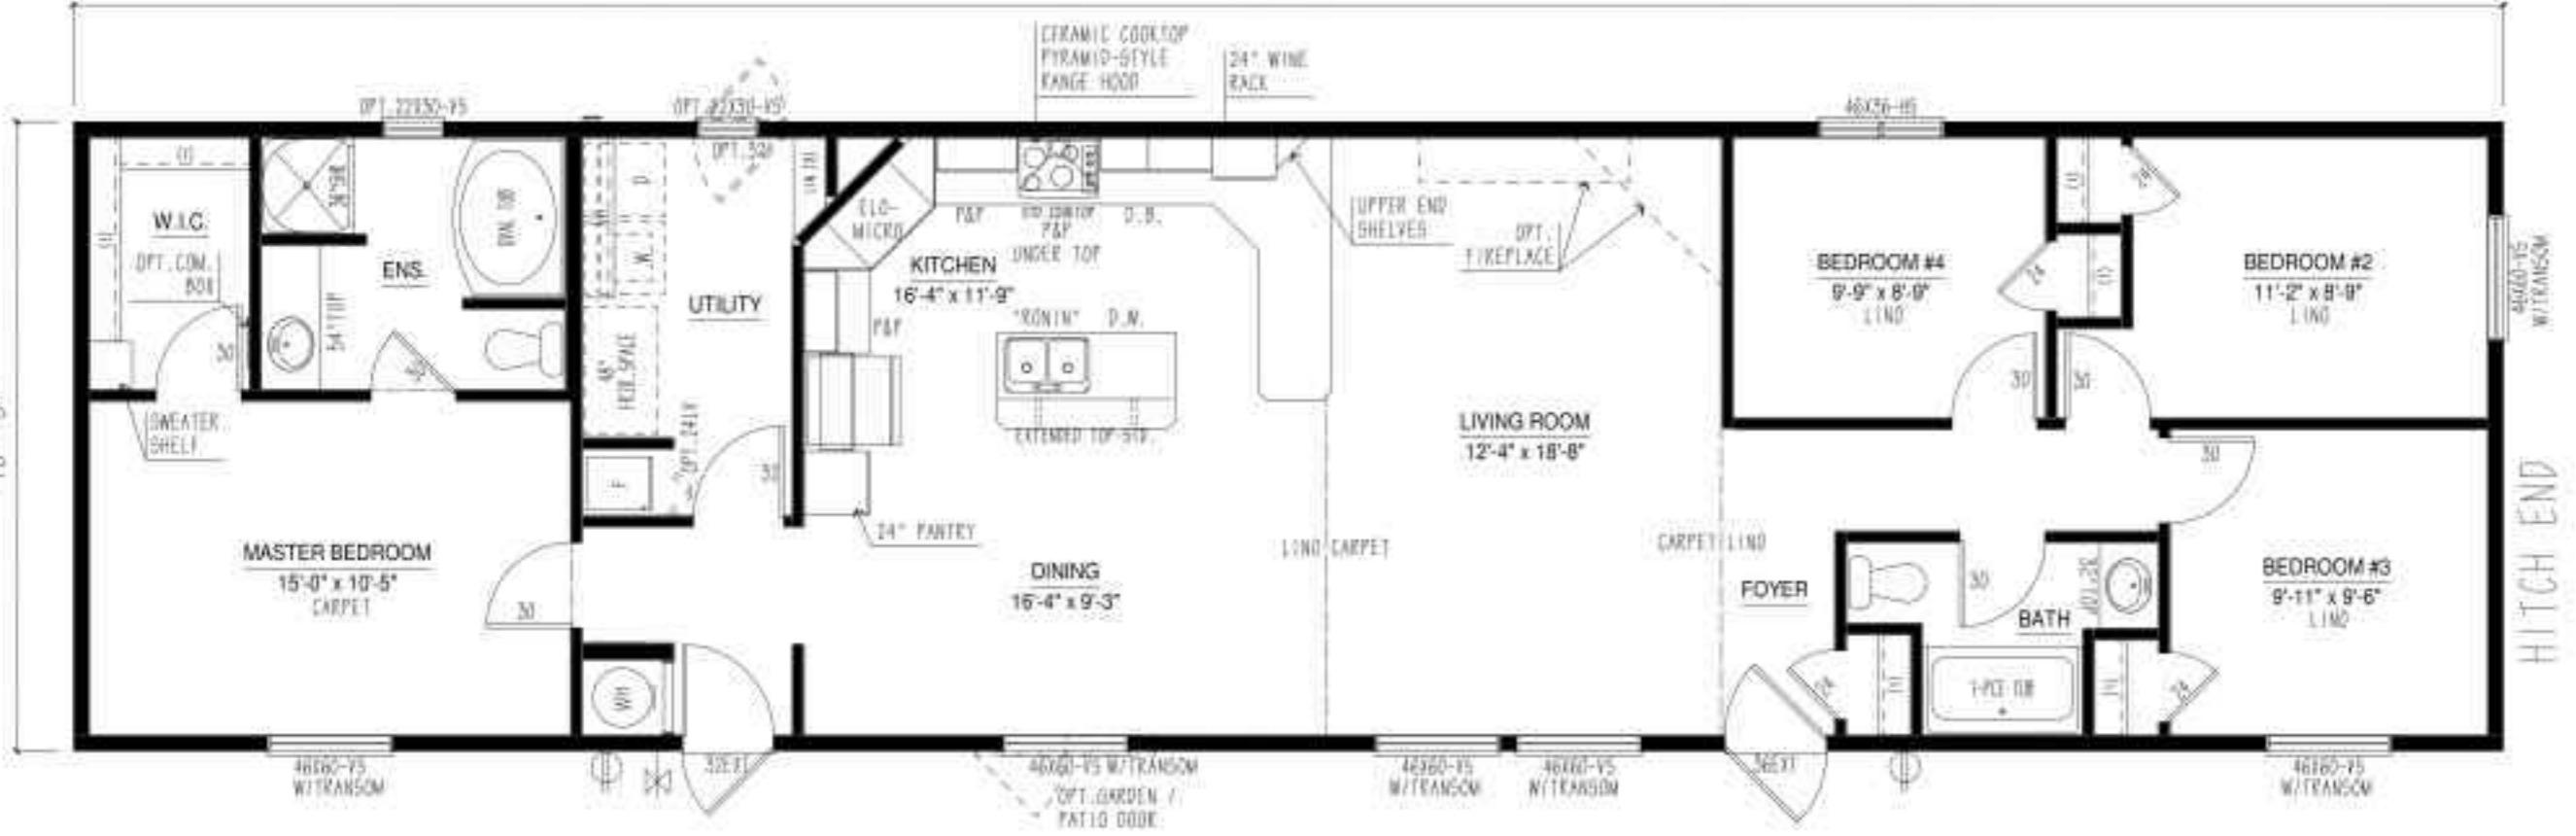

19'-8"

76'-0"

48x36-15 W/TRANSOM

HITCH END

48x60-15 W/TRANSOM

48x60-15 W/TRANSOM
20FT GARDEN / PATIO DOOR

48x60-15 W/TRANSOM

48x60-15 W/TRANSOM

48x60-15 W/TRANSOM