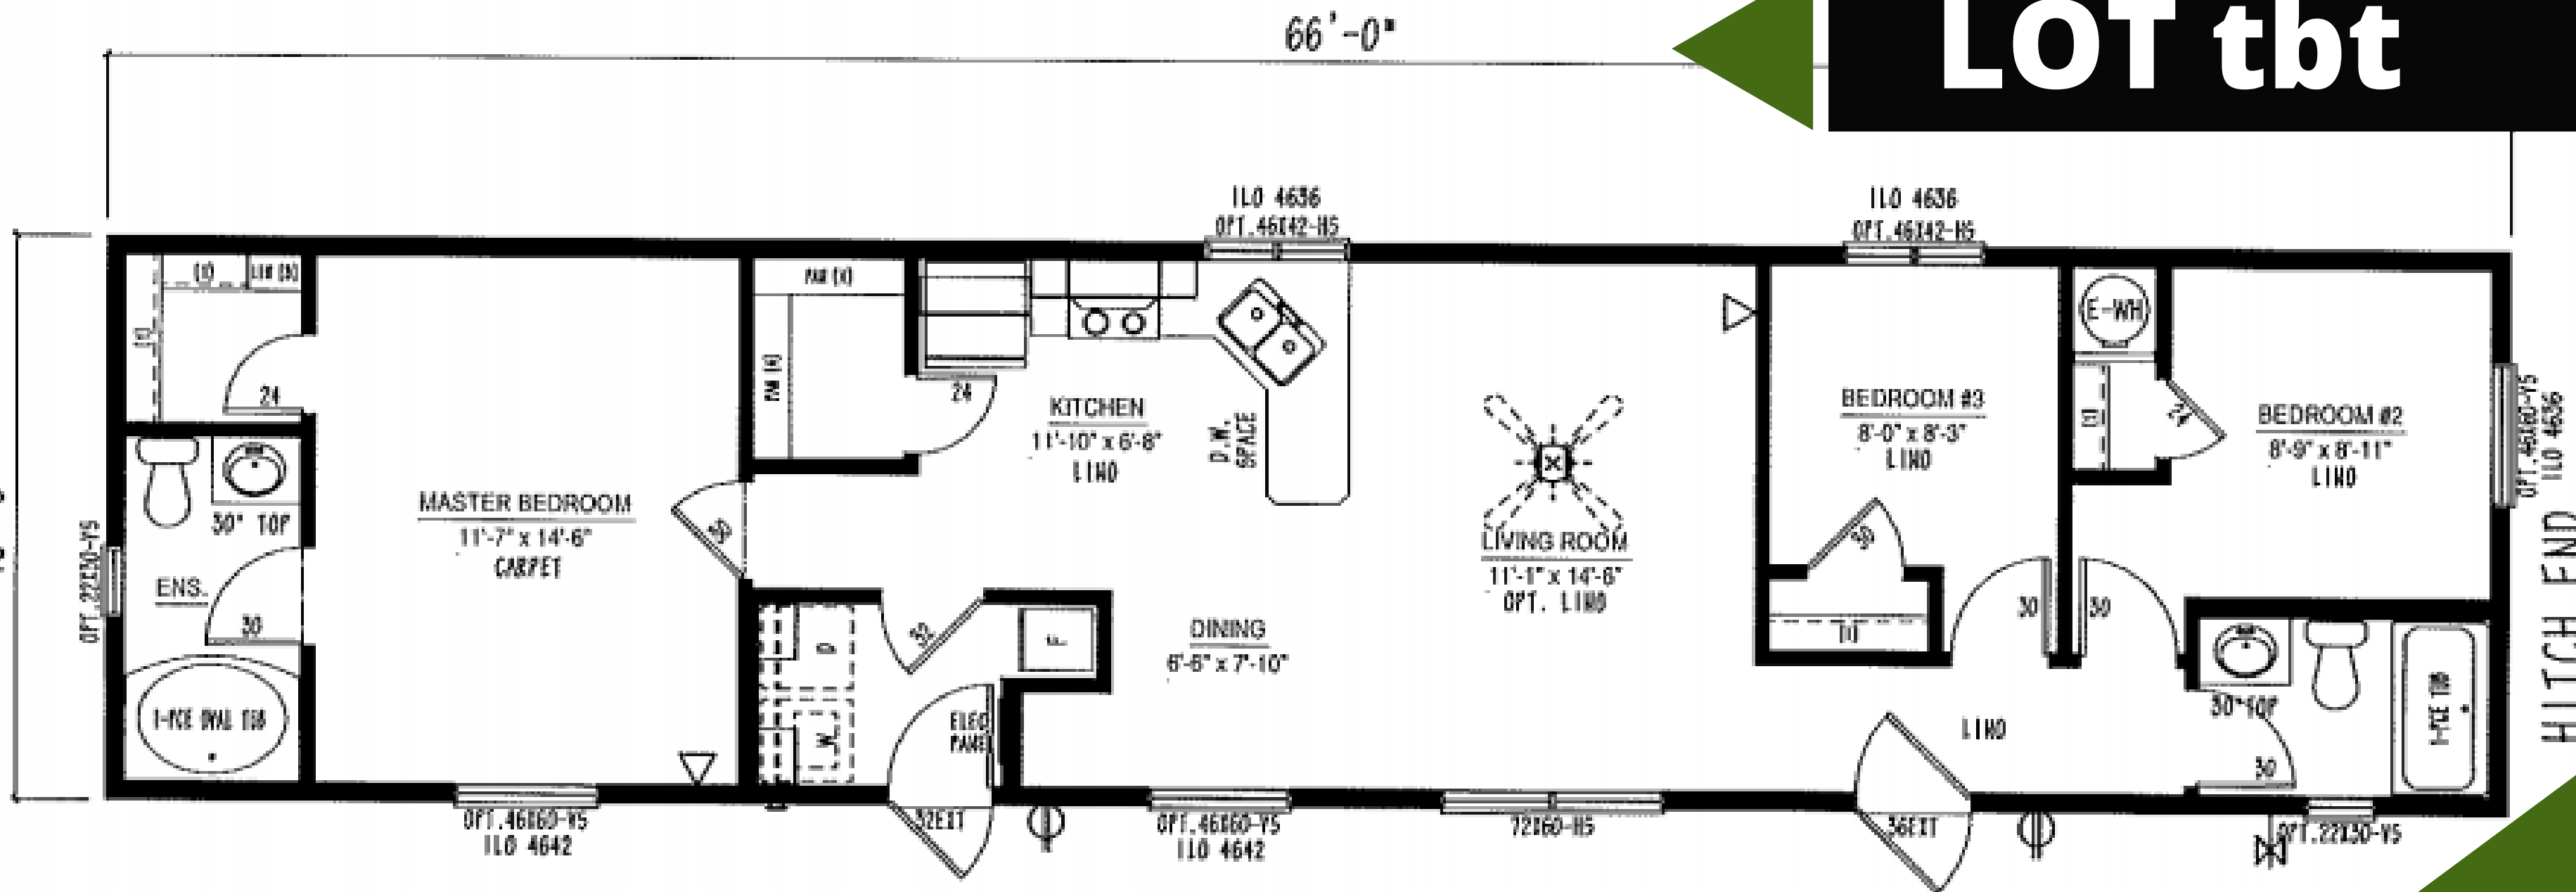

## 7170 HART HWY

LOT tbt

**16X66**  
**1023 SQ FT**  
**2BED 2 BATH**

**GREEN HOMES**  
QUALITY BUILT FACTORY HOMES