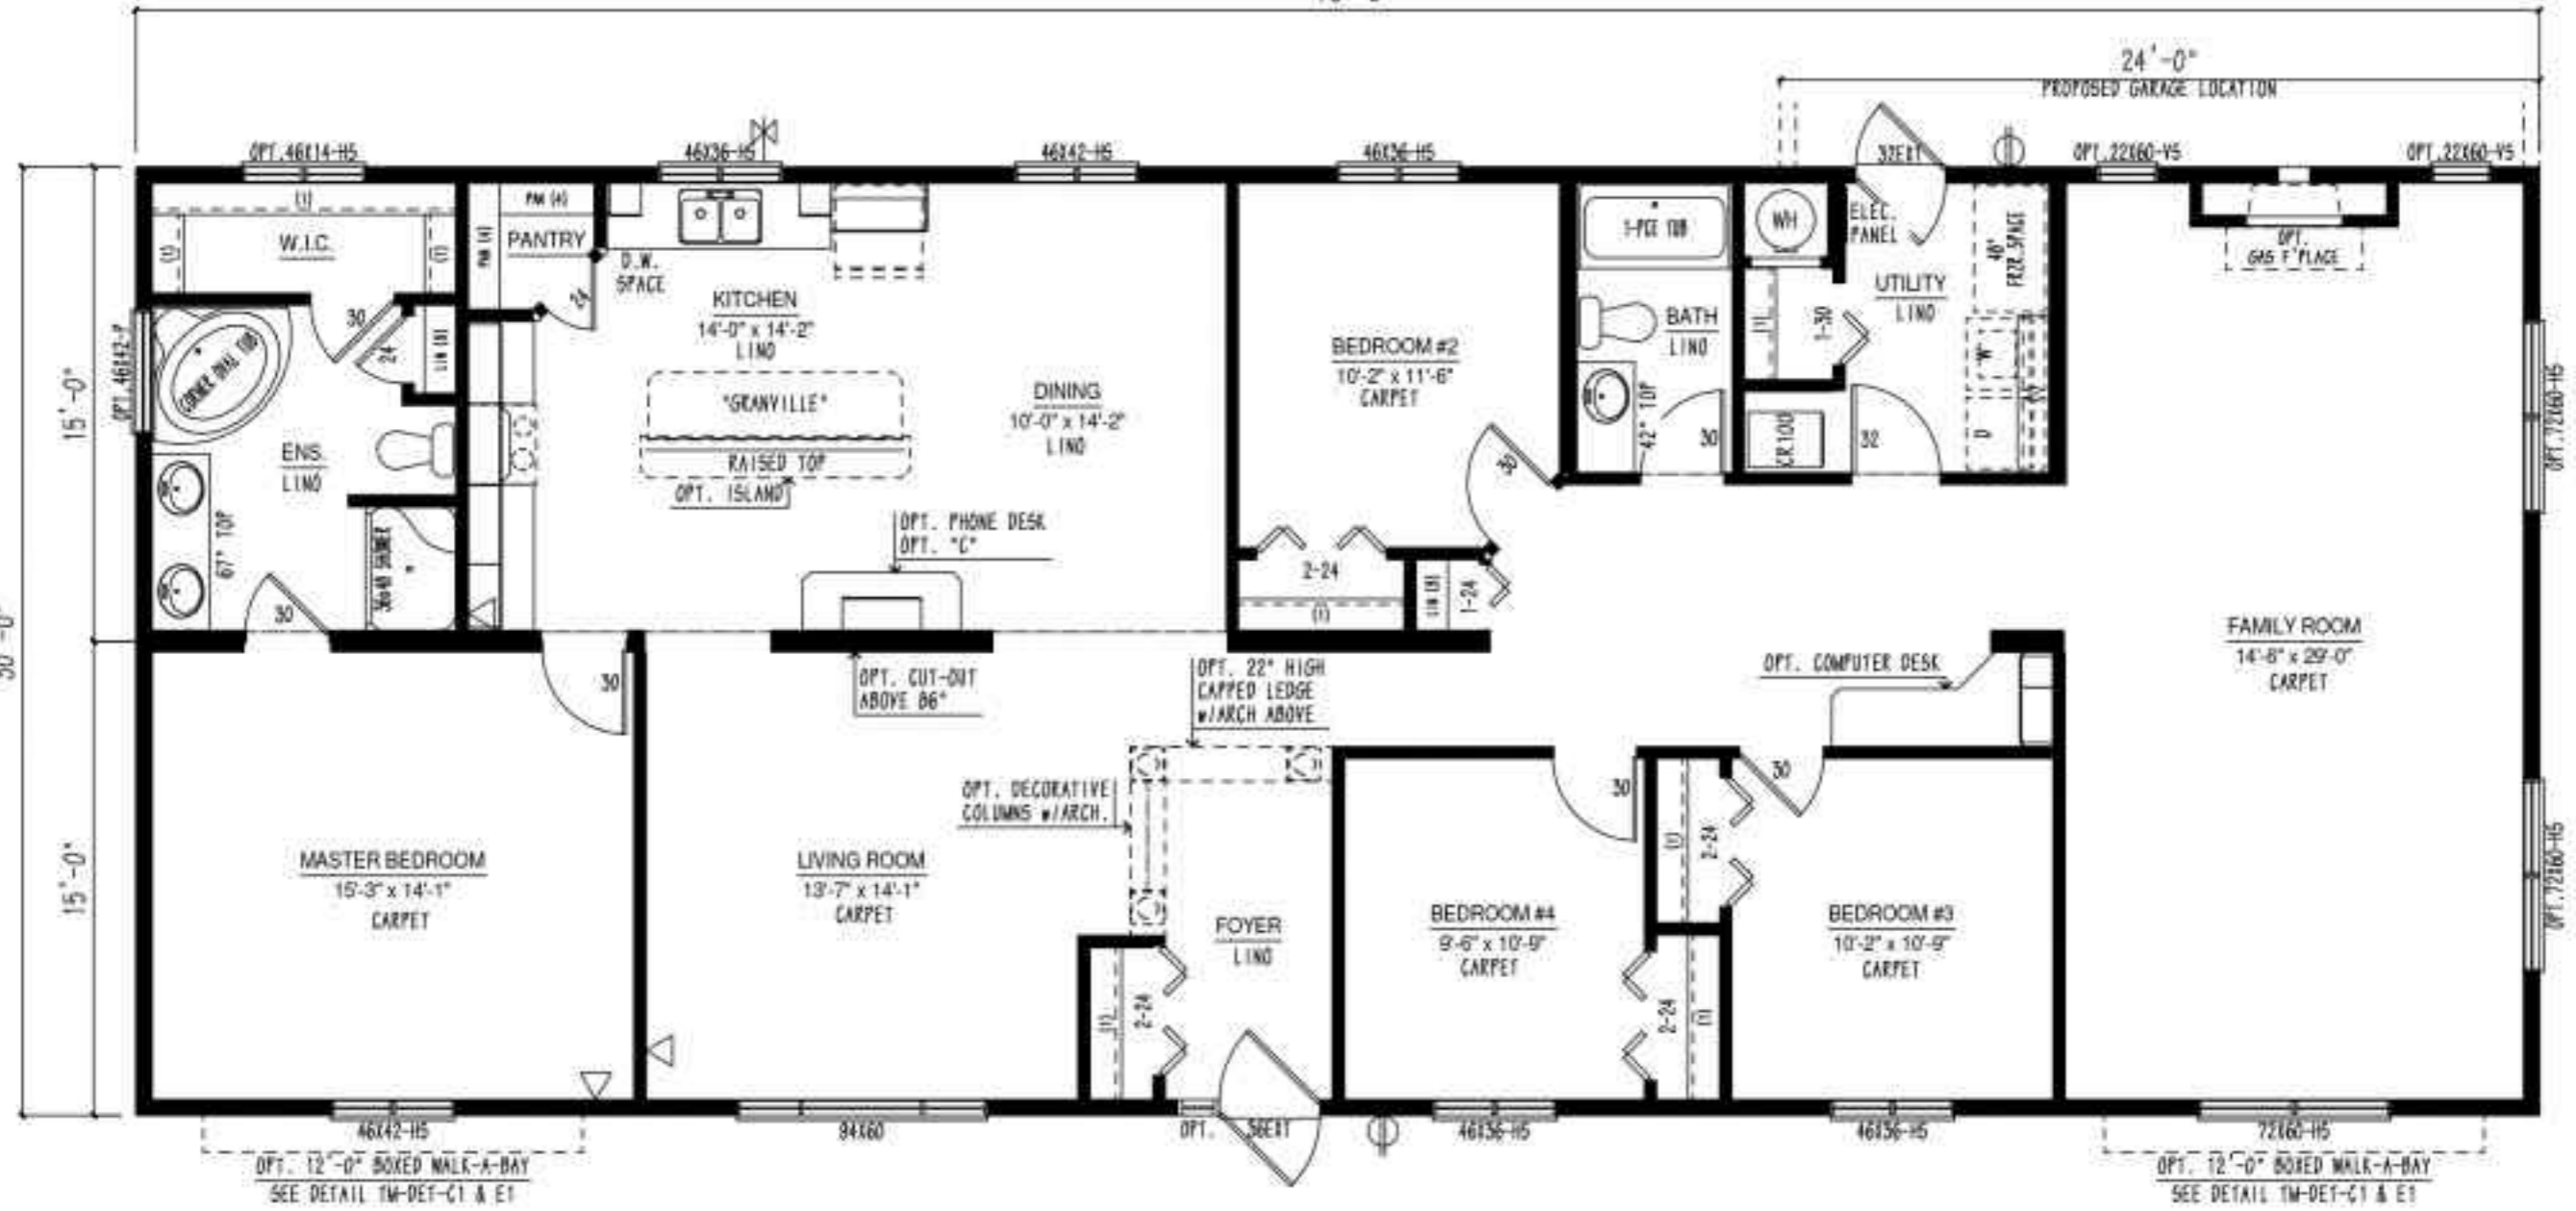

76'-0"

24'-0"

PROPOSED GARAGE LOCATION

OPT. 12'-0" BOXED WALK-A-BAY
SEE DETAIL TM-DET-C1 & E1

OPT. 12'-0" BOXED WALK-A-BAY
SEE DETAIL TM-DET-C1 & E1